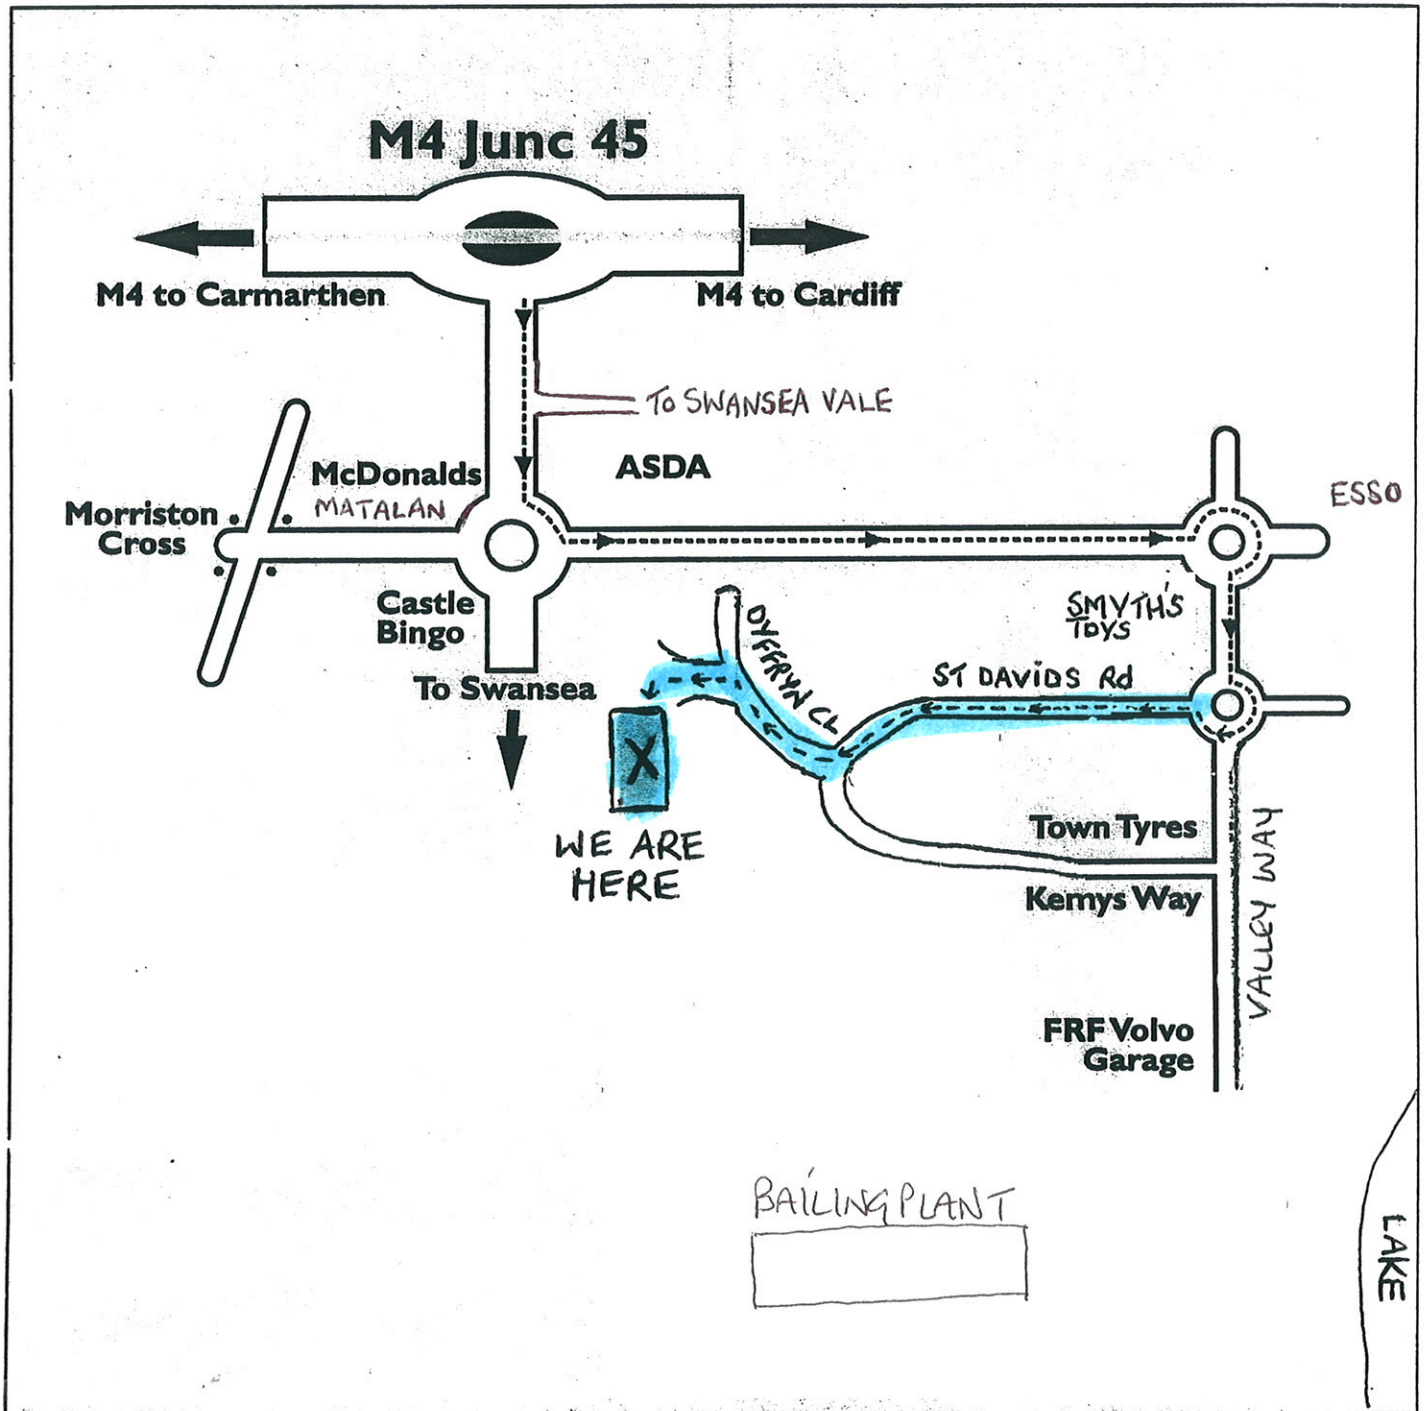

Directions to the NEW ENTRANCE to Edwards Coach Holidays

Edwards Coach Holidays (Diamond Depot)
 Dyffryn Close, Swansea Enterprise Park, Swansea SA6 8QG
 Telephone Number: 01792 791981 Fax Number: 01792 764829 www.edwardscoaches.co.uk